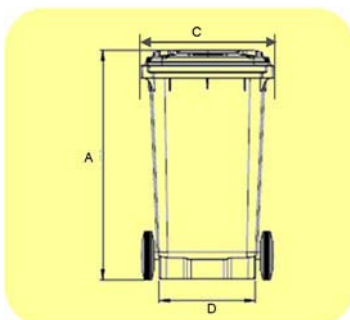

Note that actual plastic colours may vary slightly to these printed colour swatches.

140 litre bin

Dimensions

- A 926 mm
- B 615 mm
- C 536 mm
- D 386 mm

Transpacific Superior Pak ABN 14 122 228 380

www.superiorpak.com.au